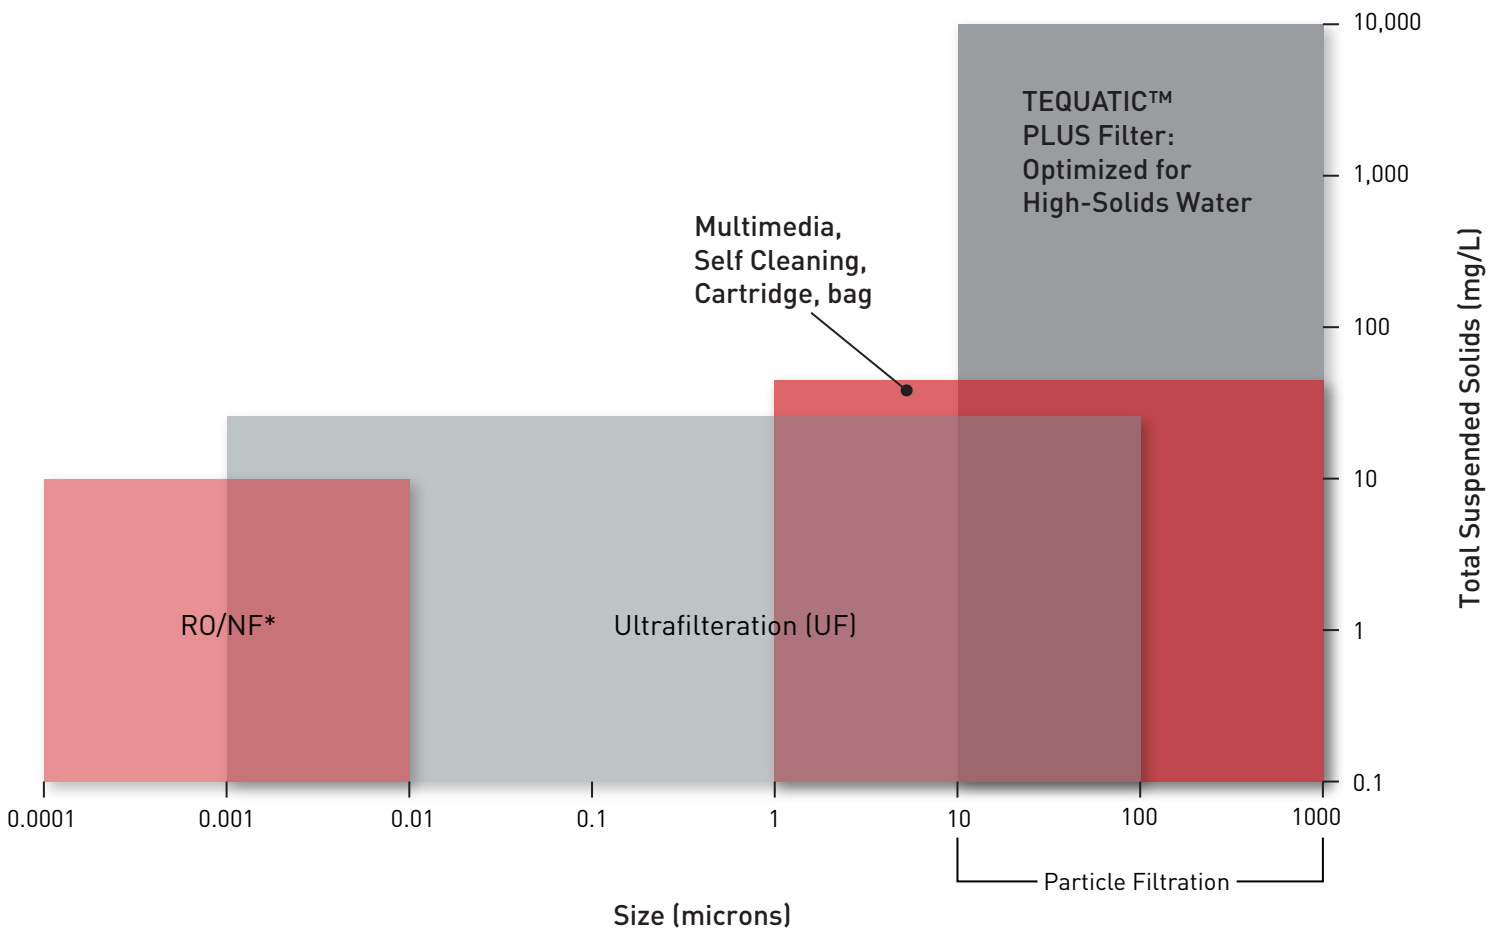

# TEQUATIC™ PLUS Filters: A Targeted Solution for Difficult, High-Solids Water

Filters Down 15 microns and Handles TSS Levels from 100-10,000+mg/L

\*Reverse Osmosis / Nano filtration